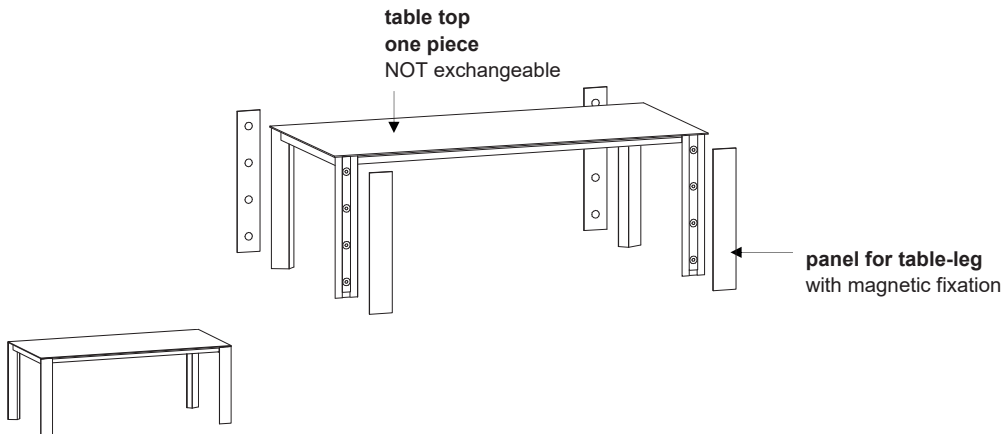

DETAIL - SOMA TISCH MONO - FIX WITHOUT EXTENSION

		TABLE TOP											
		W	140	160	180	200	220	240	260	280	300	320	340
	D 95,0	■	■	■	■	■	■	■					
	D 110,0			■	■	■	■	■	■				

Development and design
Kettmaker-Team
All models and names registered.
All rights by Wolfgang Kettmaker.
Kettmaker reserves the right to make
subsequent changes, in particular if they
serve the progress or mean an improvement.
Errors excepted.
Date 31.05.2023