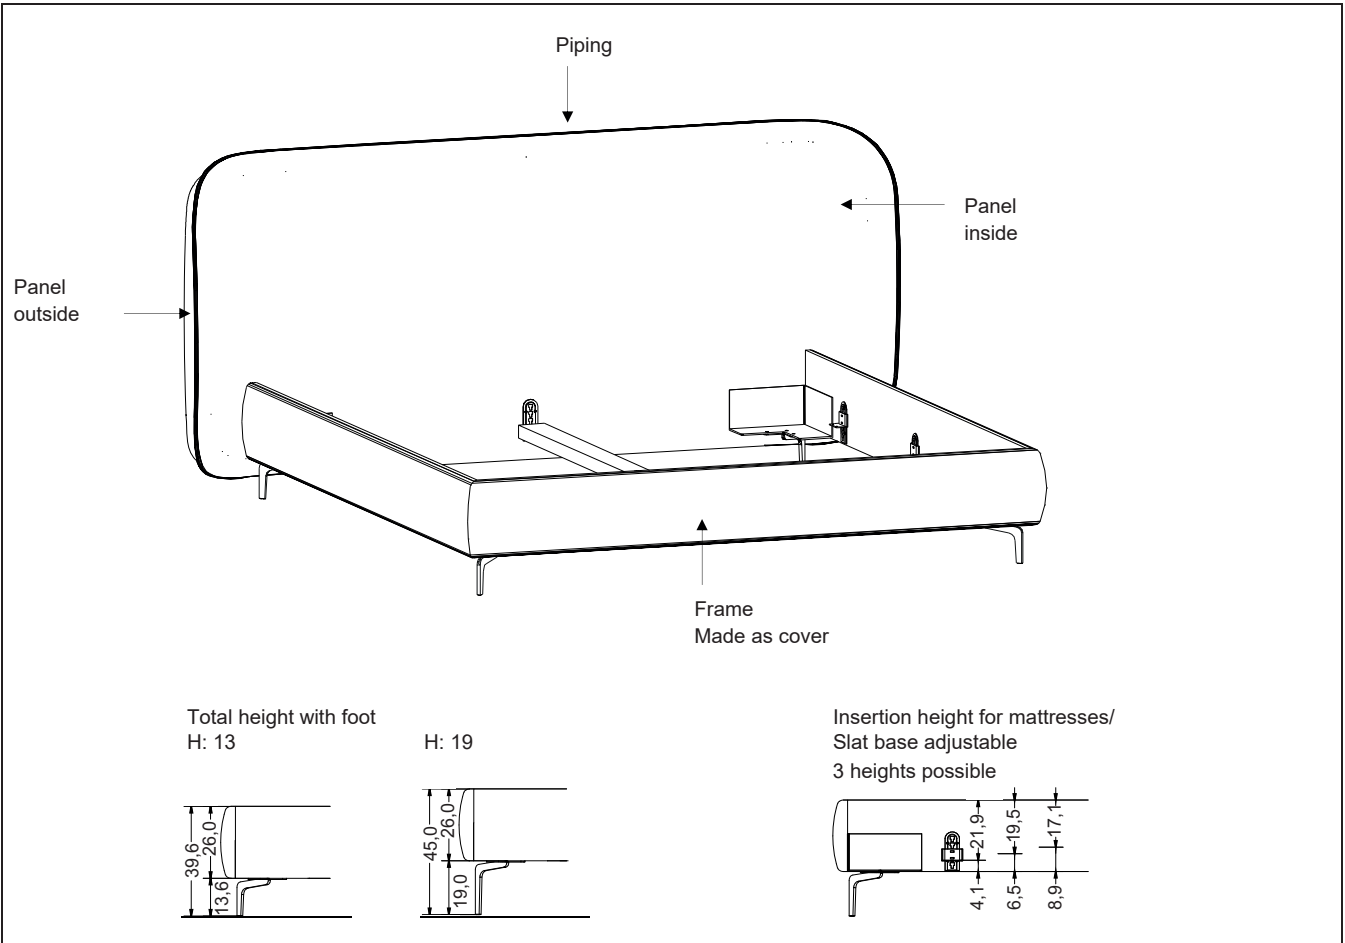

UPHOLSTERED BED LUNO

can be used as room divider

H: 112

W: 105/225/245

All upholstery surfaces -panel inside and outside, frame and piping can be individually designed.

FEET

FOOT ROUND (standard)

black mat/chromed glossy

H: 13,6 / 19,0 / D 4

FOOT ANGLE

Alu nature mat, chromed glossy, lacquered mat

H: 13,6 / 19,0