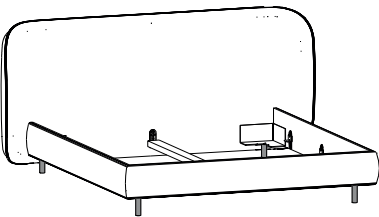

PLANNING INFORMATION: